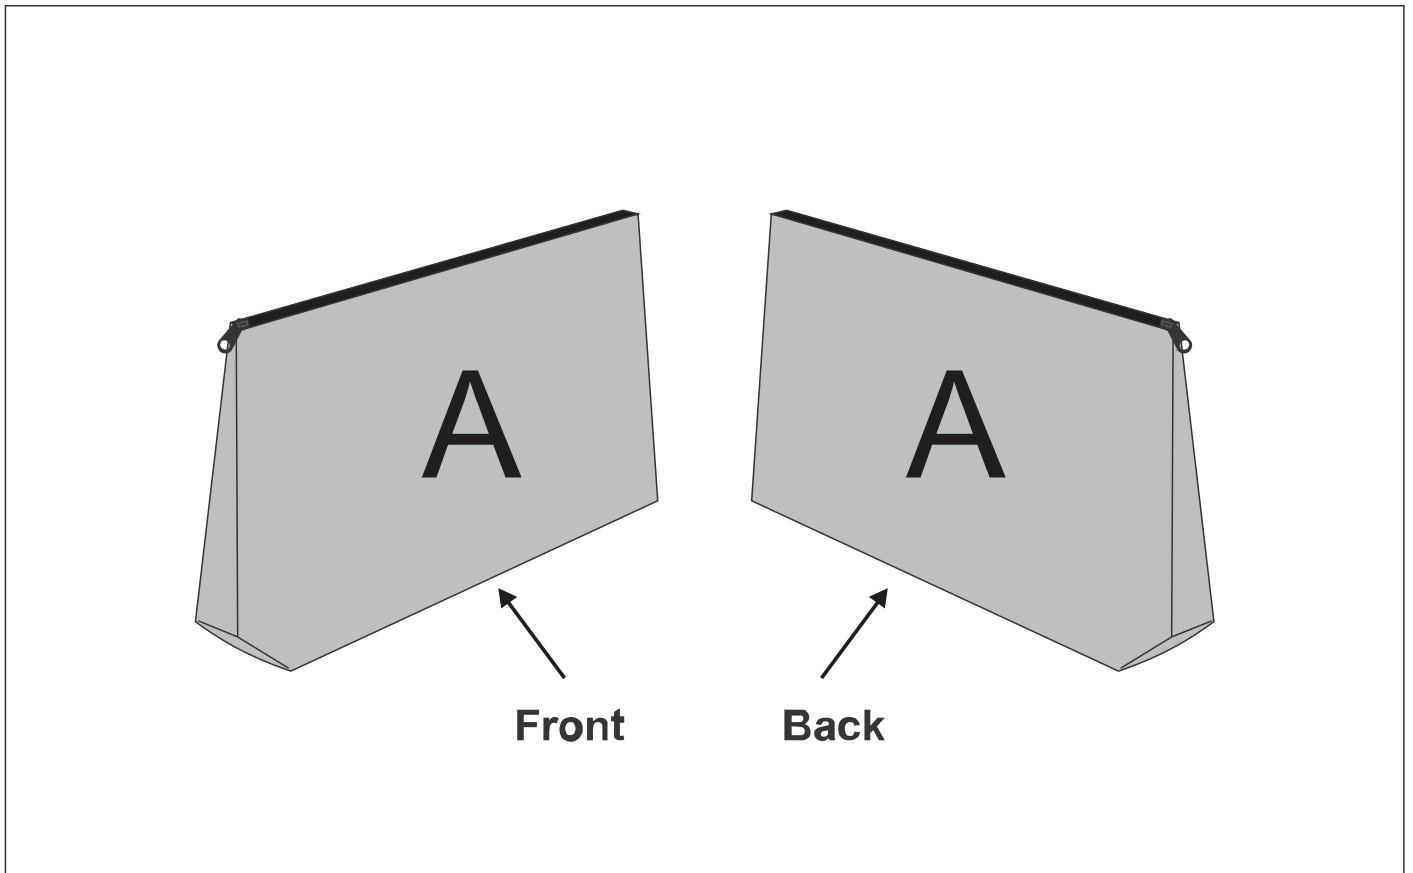

BC-HP-73-G

Hoppla Leanne RPET Stitch-Bond Mini Toiletry Bag

Need to know:

- Includes 1-Position Sublimation (setup fees apply)
- **Please Note: We cannot guarantee 100% logo Alignment on all Brandable Panels.**

Branding Options:

Position A

1. Custom Sublimation A (CPSUB-A)
Full Colour
Size: 231mm wide x 305mm high